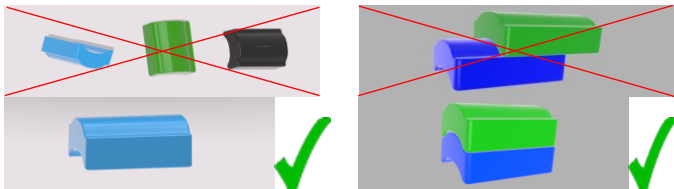

## Important SAFTY INFORMATION

Usage of MeinKreativStein and MeinVerwandlungStein

Age recommendation +2 year

**! To be used only under the direct supervision of an adult!**

Caution: When standing, sitting, jumping, climbing or balancing on several modules, every single brick has to be flush, has to fit exactly and has mandatory to be piled up horizontally.

Caution: When standing, sitting, jumping, climbing or balancing on several modules, the MeinVerwandlungStein always has to be the highest module. There cannot be another module on the MeinVerwandlungStein.

Children are not allowed to stand, sit, jump, balance or climb on a stack higher than **three modules** (approx. 30 cm). There is a risk of falling down and getting hurt.

Not possible to be used in water or as a swimming aid.